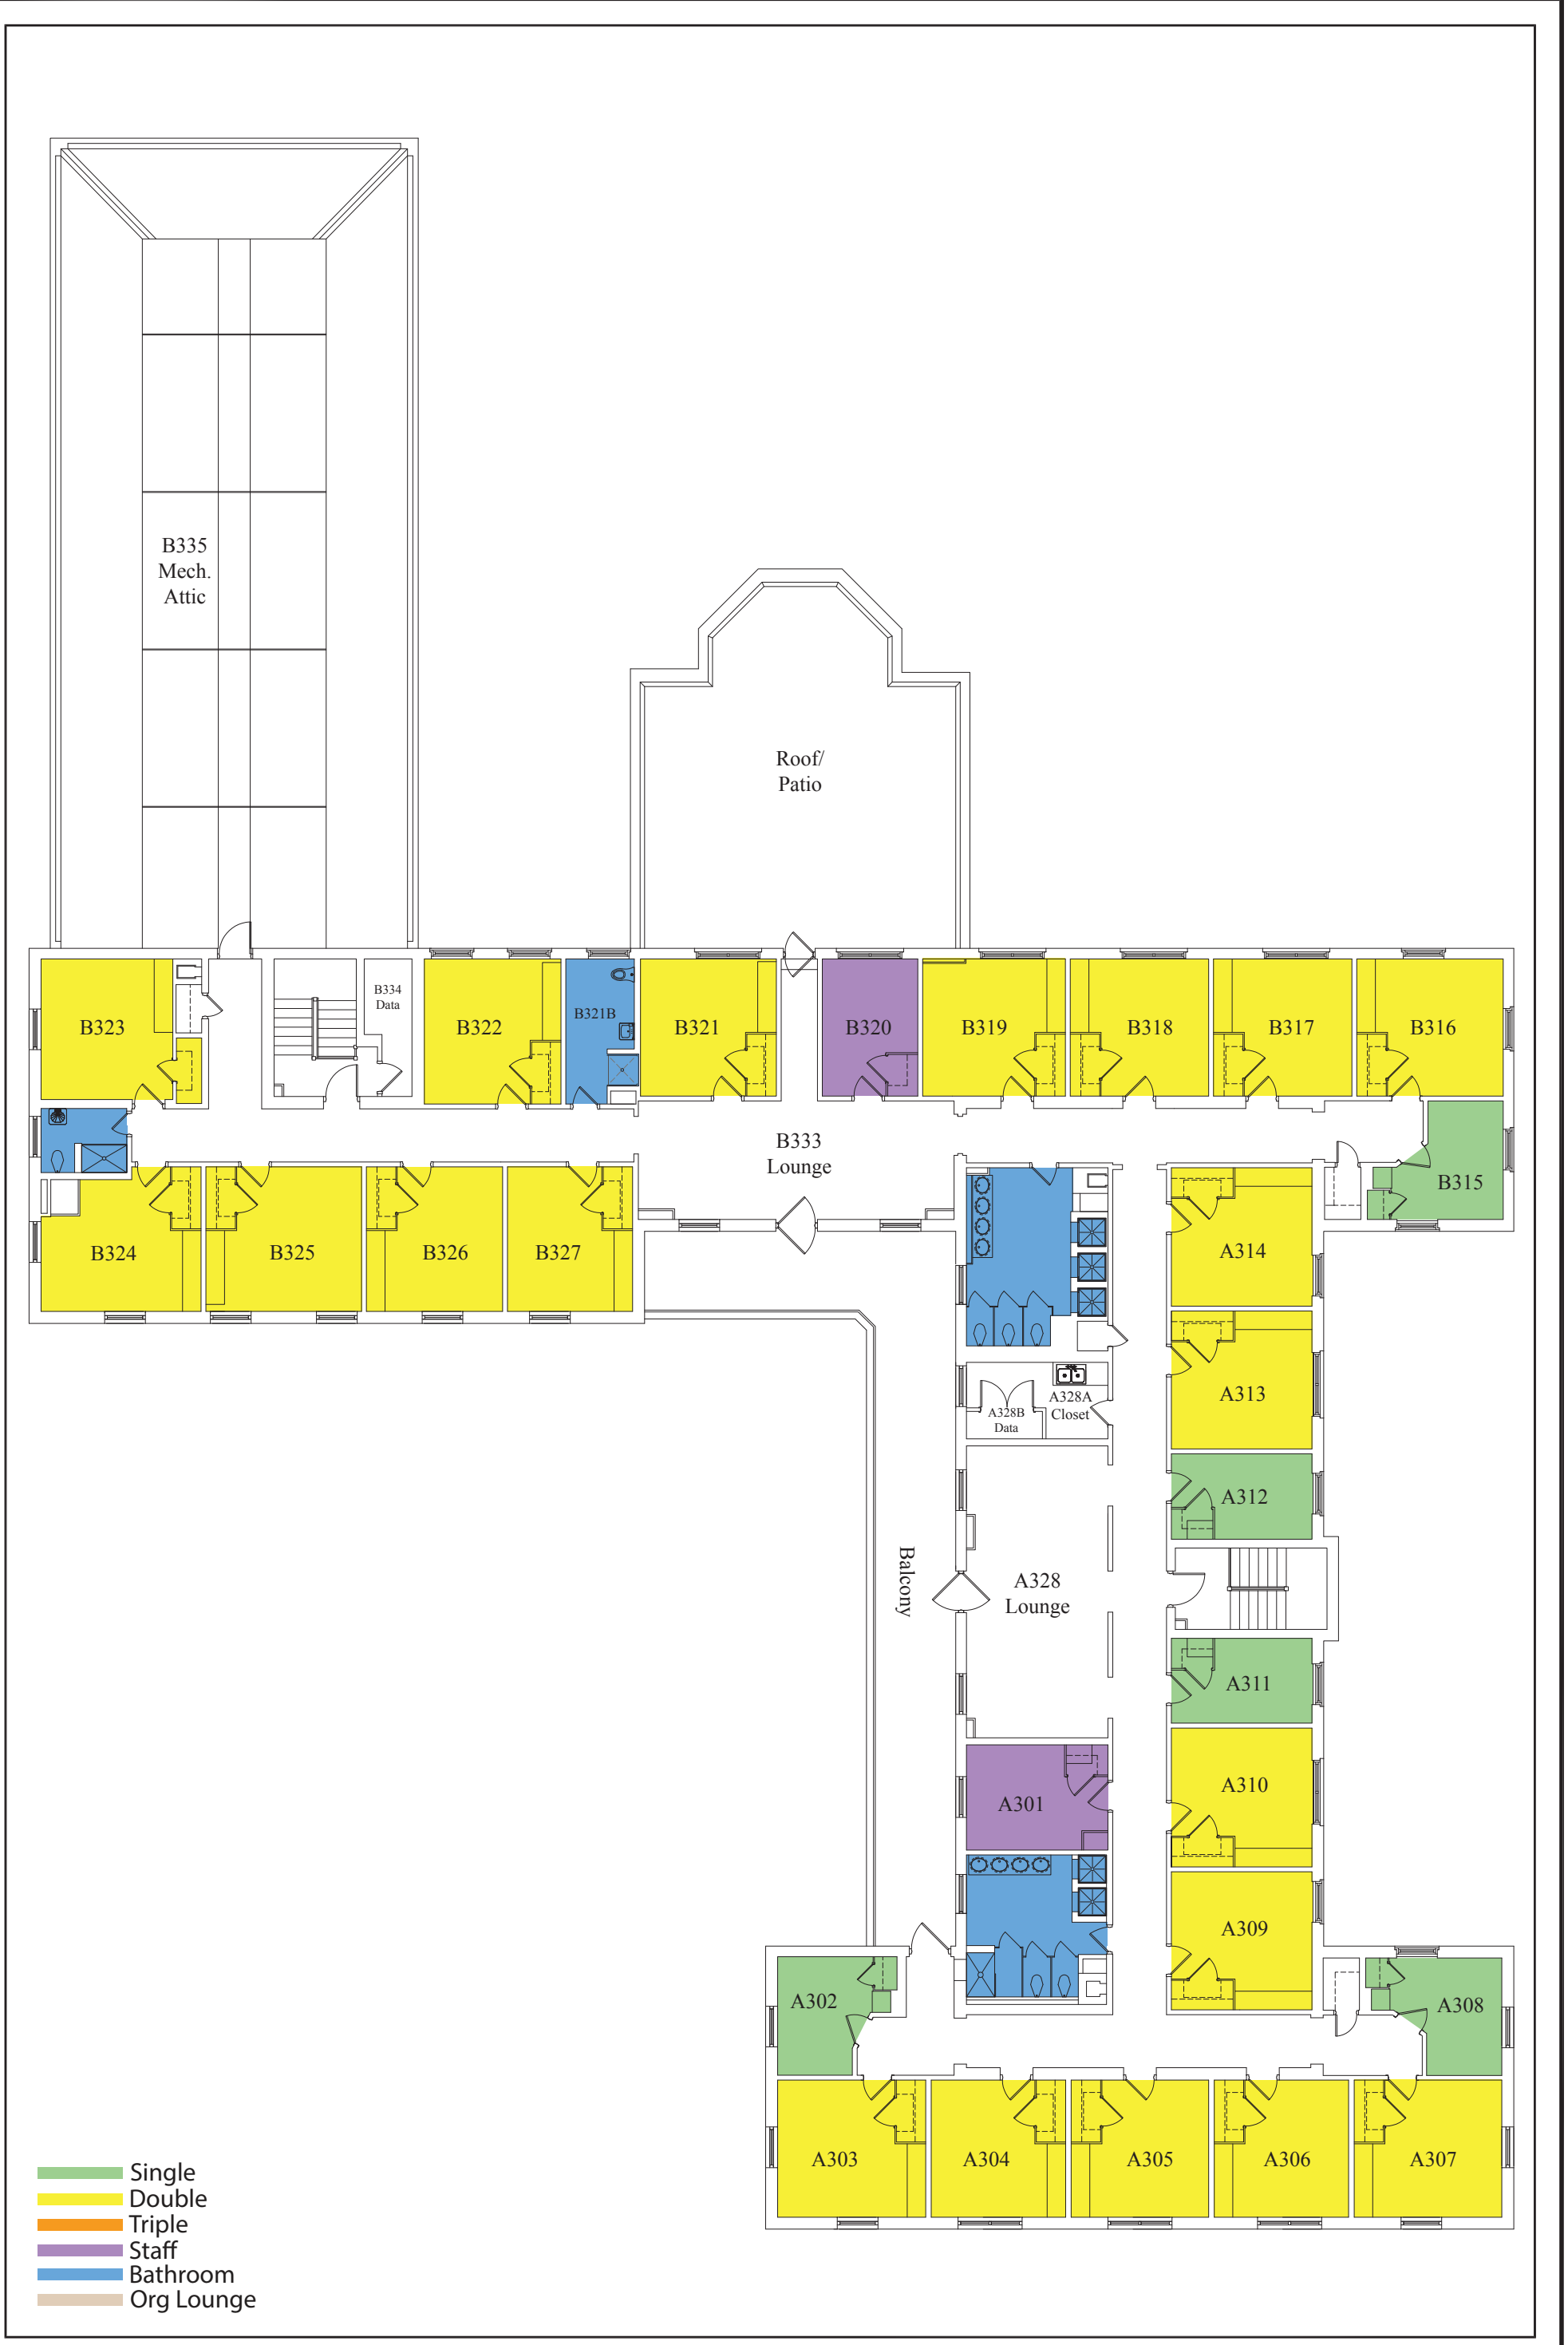

Johnson Residence Hall  
Ground Floor Plan

WAKE FOREST  
UNIVERSITY

Johnson Residence Hall  
First Floor Plan

WAKE FOREST  
UNIVERSITY

- Single
- Double
- Triple
- Staff
- Bathroom
- Org Lounge

Johnson Residence Hall  
Second Floor Plan

- Single
- Double
- Triple
- Staff
- Bathroom
- Org Lounge

Johnson Residence Hall  
Third Floor Plan