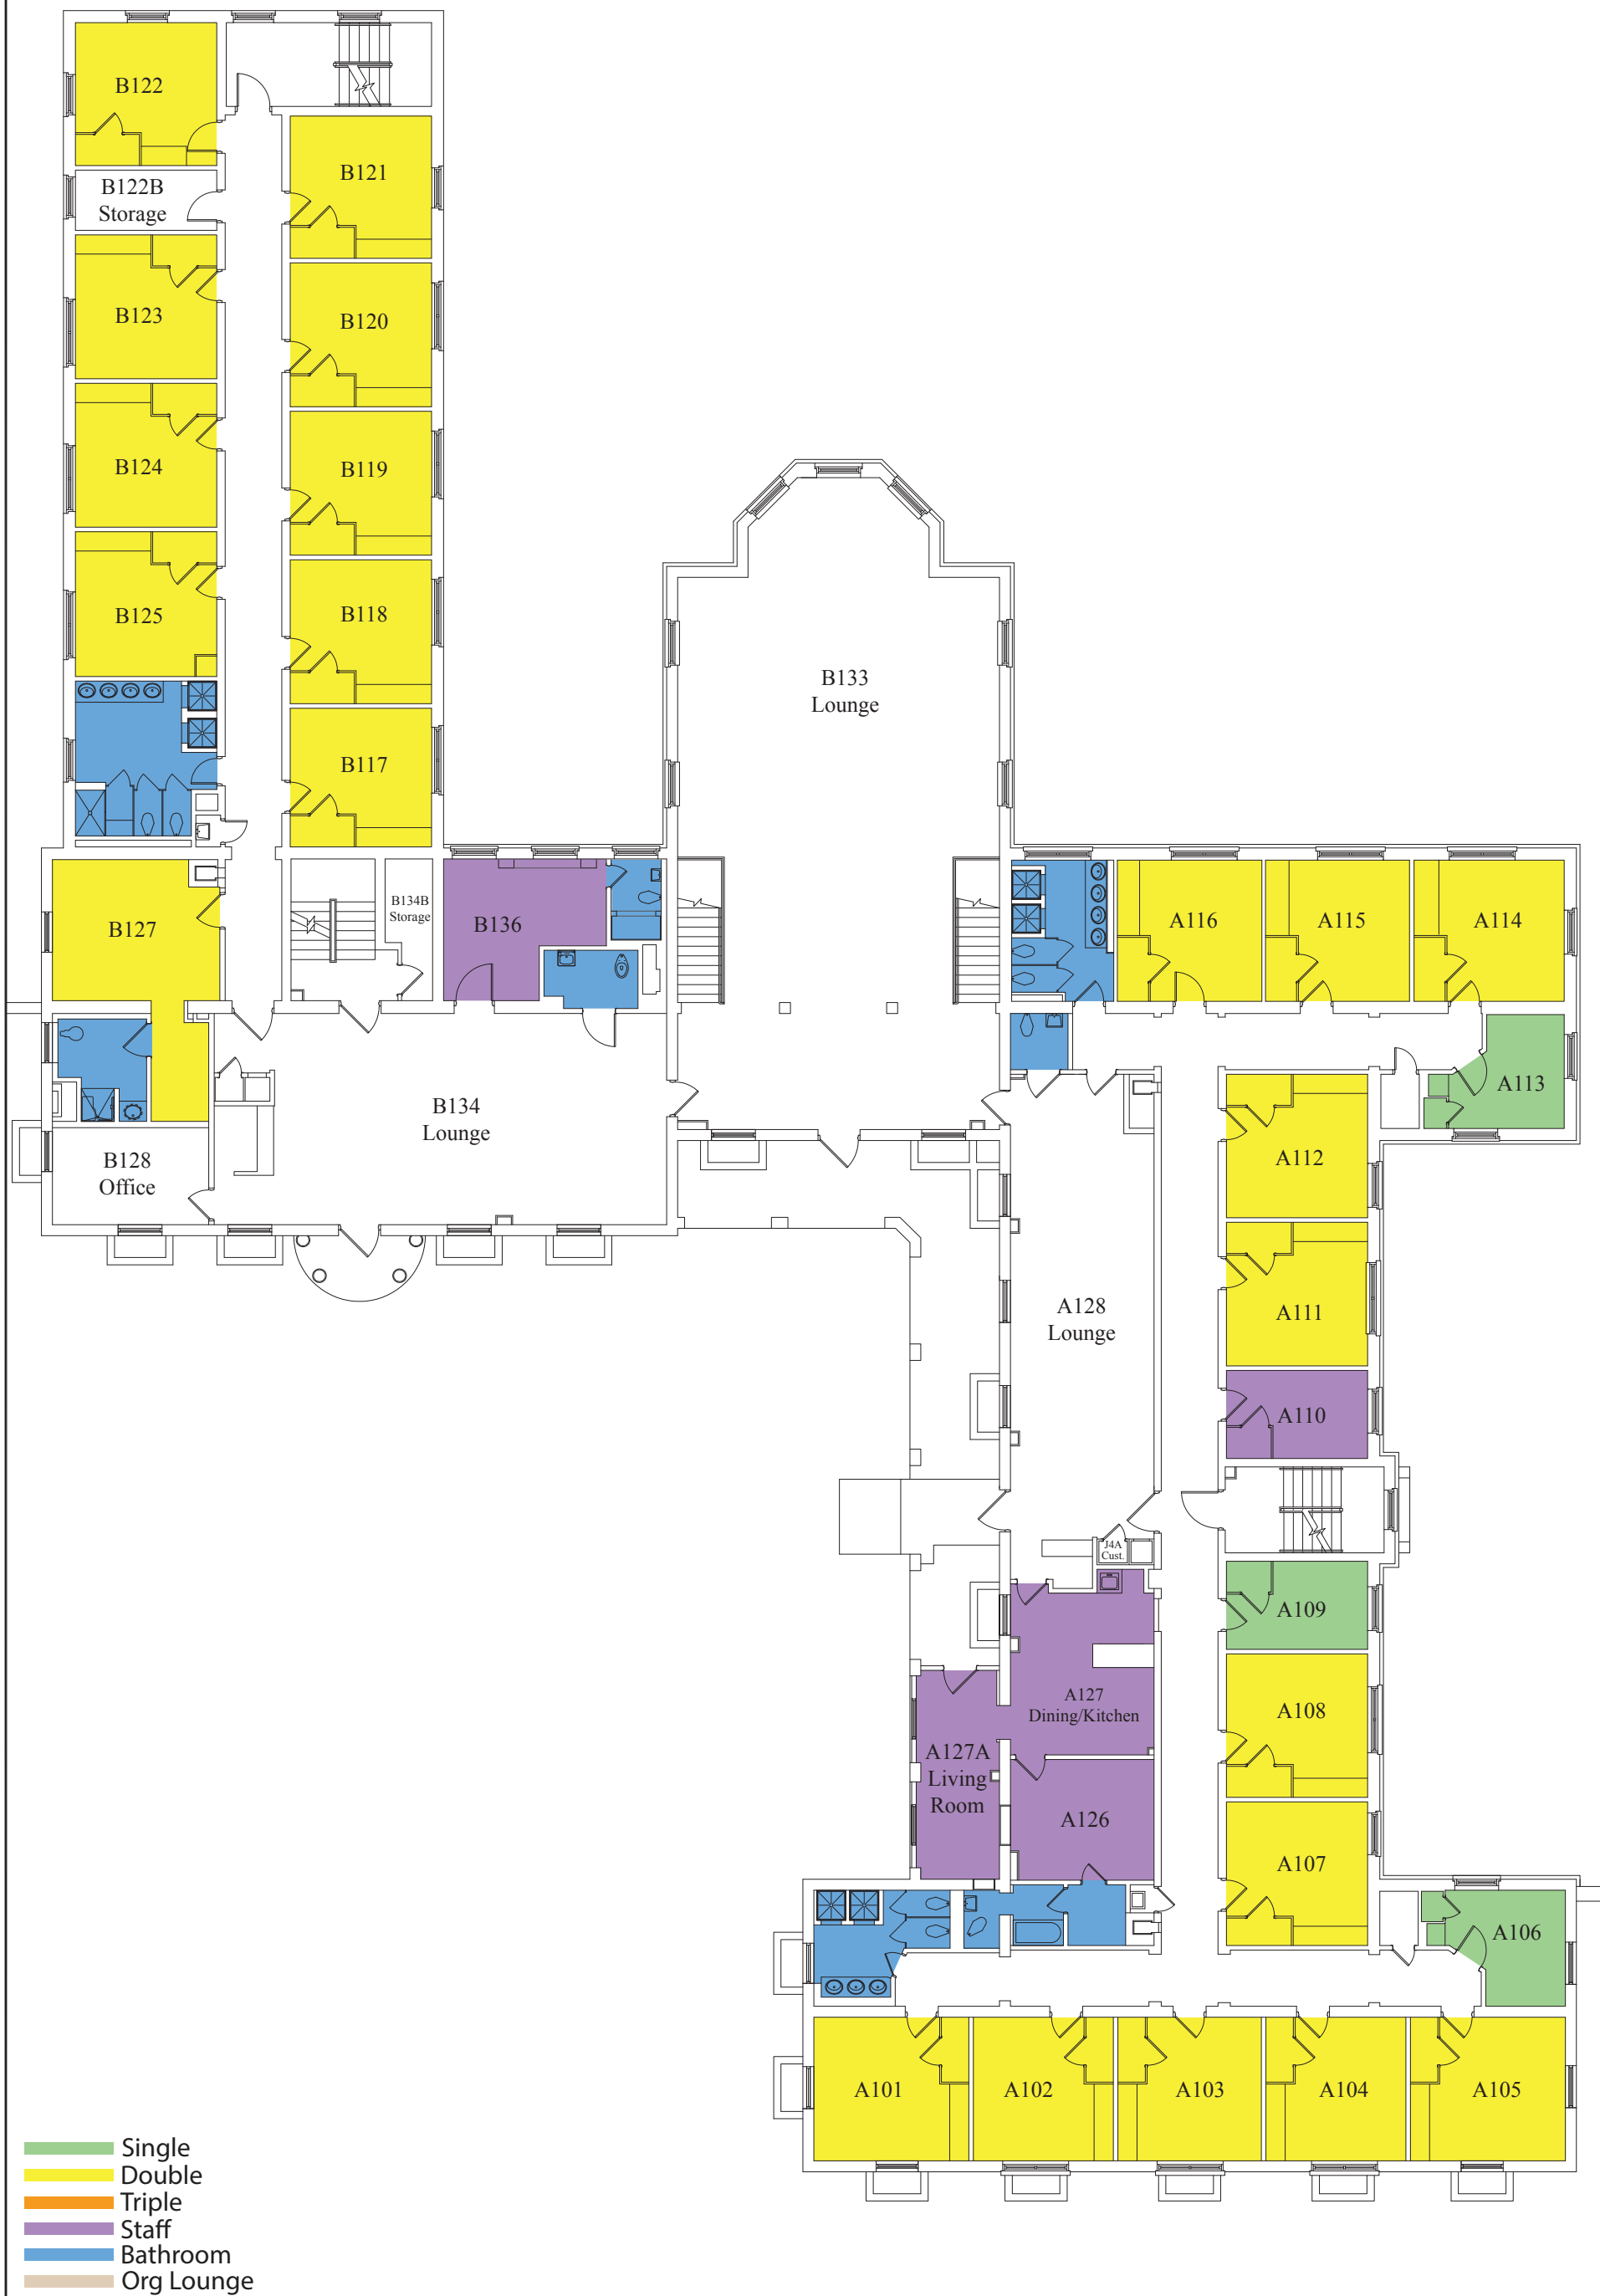

Johnson Residence Hall  
Ground Floor Plan

WAKE FOREST  
UNIVERSITY

Johnson Residence Hall  
First Floor Plan

WAKE FOREST  
UNIVERSITY

- Single
- Double
- Triple
- Staff
- Bathroom
- Org Lounge

Johnson Residence Hall  
Second Floor Plan

- Single
- Double
- Triple
- Staff
- Bathroom
- Org Lounge

Johnson Residence Hall  
Third Floor Plan