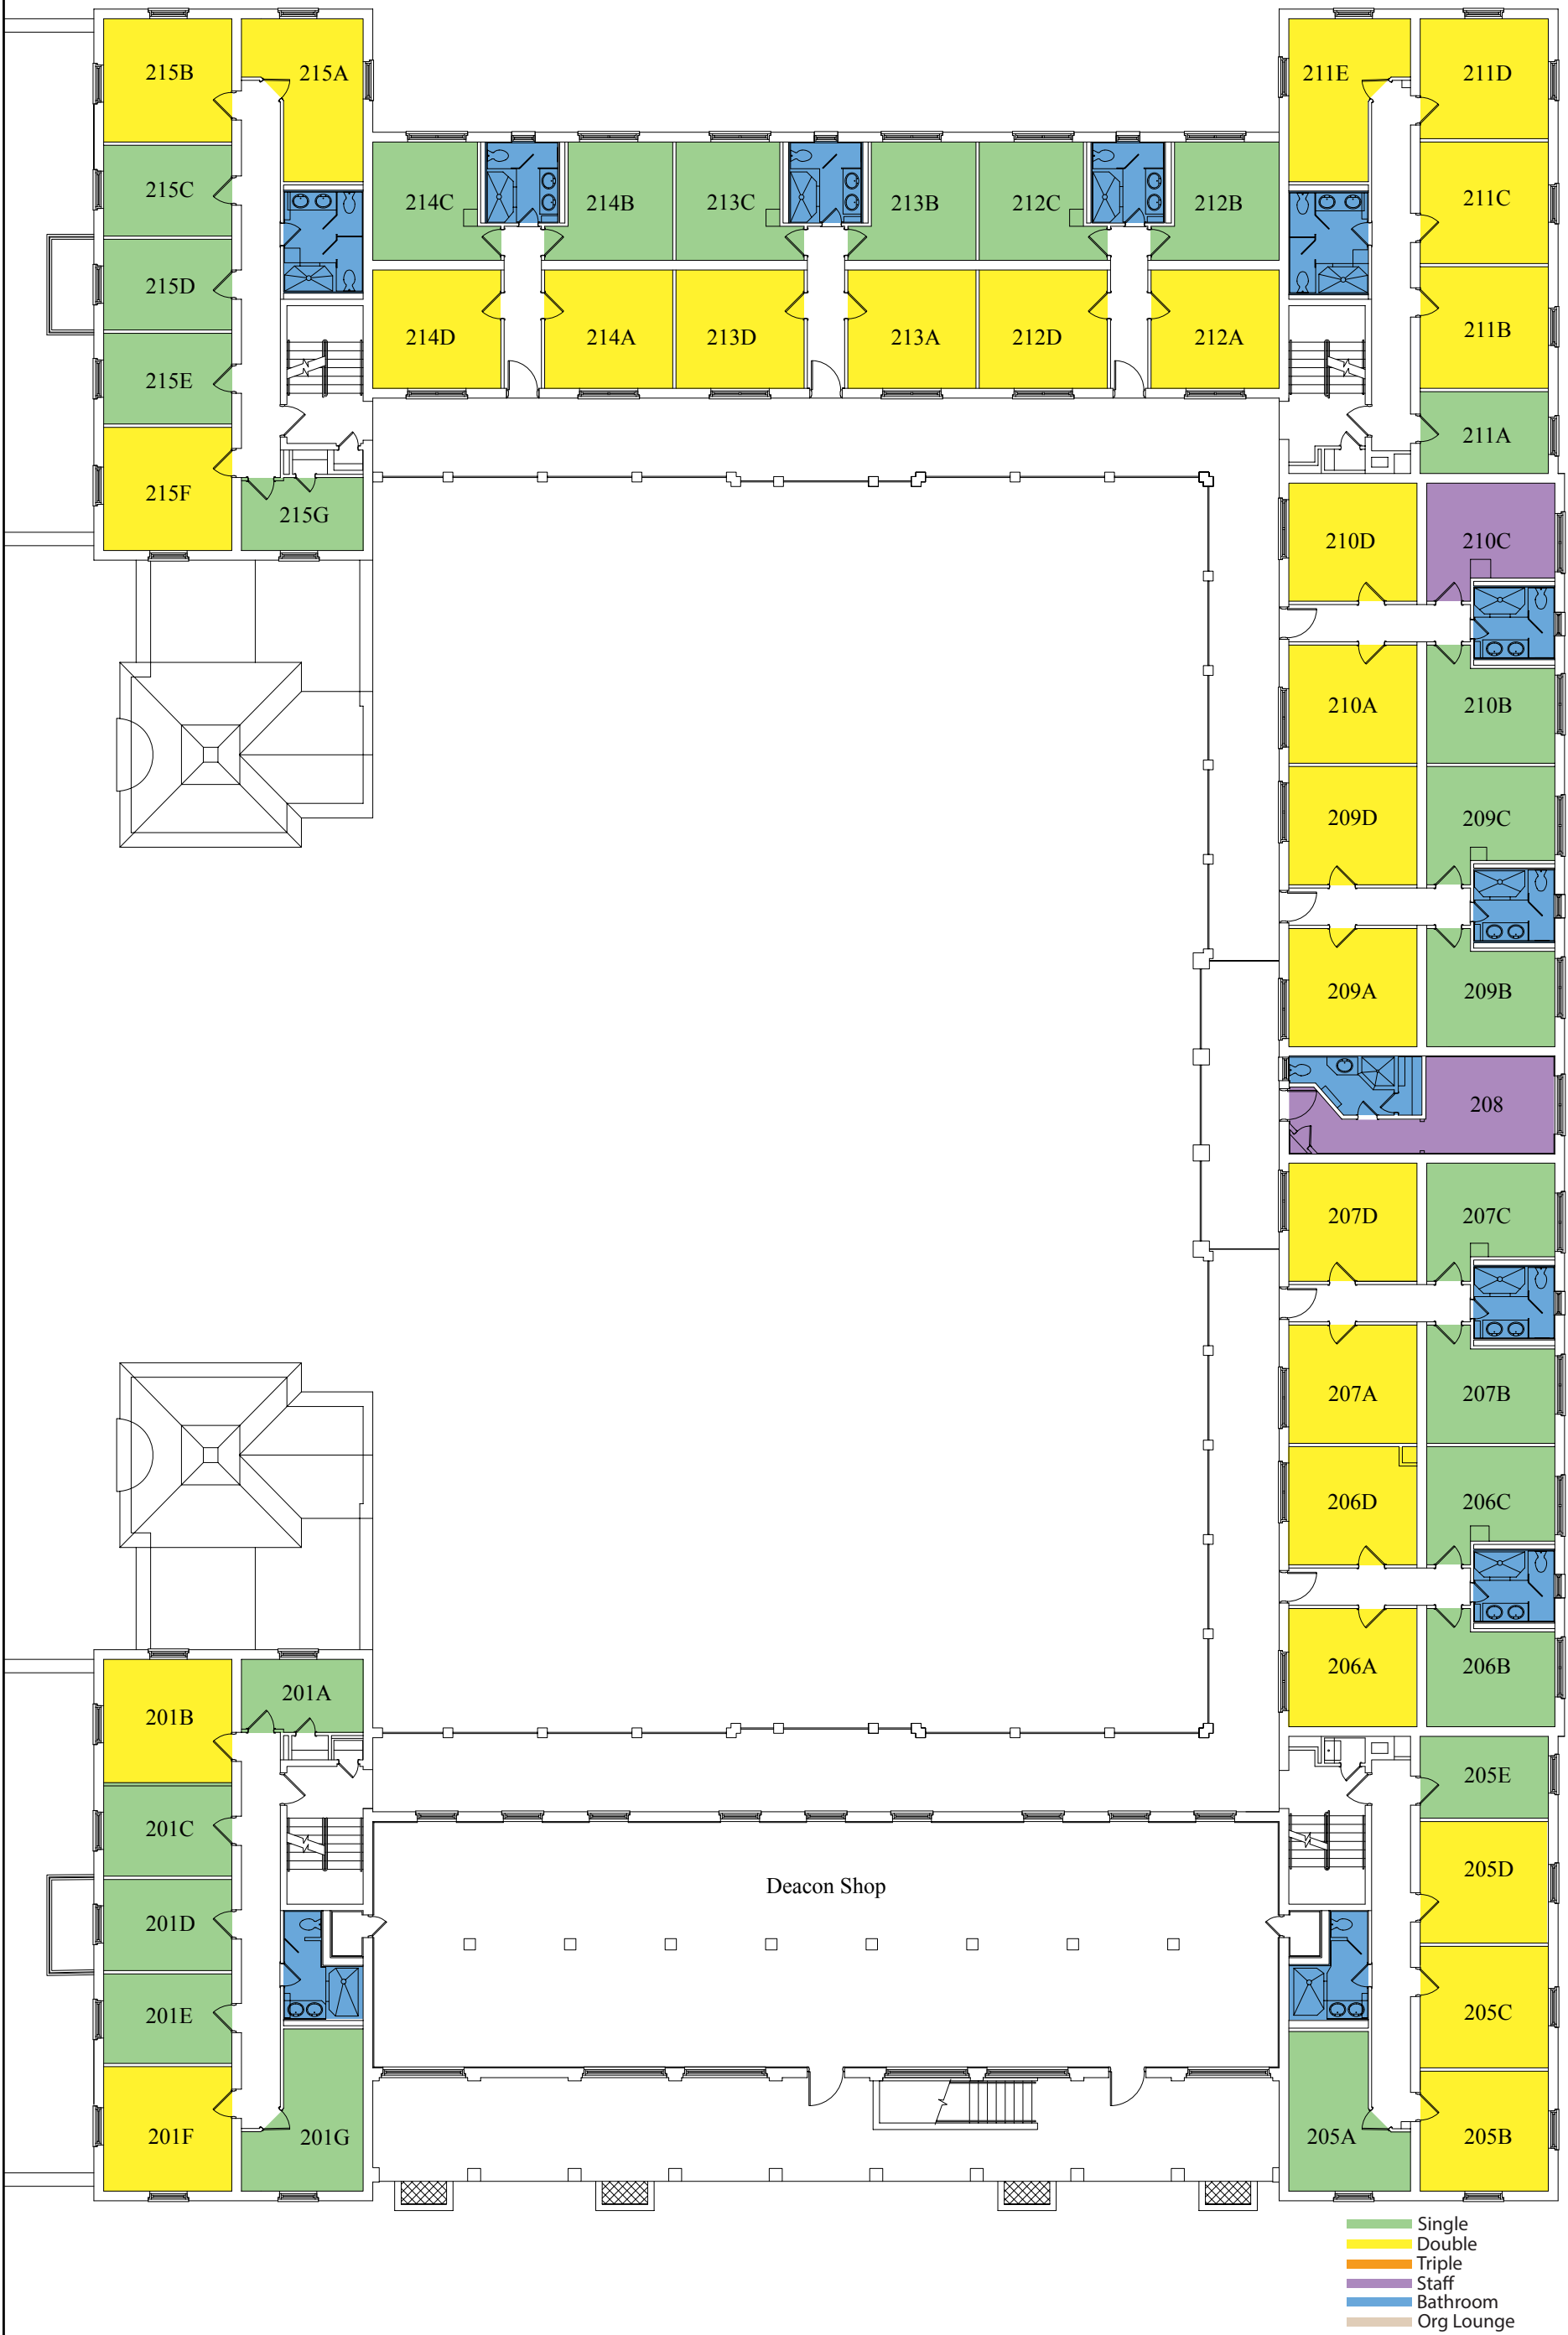

Kitchin Residence Hall  
Ground Floor Plan

- Single
- Double
- Triple
- Staff
- Bathroom
- Org Lounge

Kitchin Residence Hall  
First Floor Plan

Kitchin Residence Hall  
Second Floor Plan

- Single
- Double
- Triple
- Staff
- Bathroom
- Org Lounge

Kitchin Residence Hall  
Third Floor Plan

- Single
- Double
- Triple
- Staff
- Bathroom
- Org Lounge

Kitchin Residence Hall  
Fourth Floor Plan

**WAKE FOREST**  
UNIVERSITY