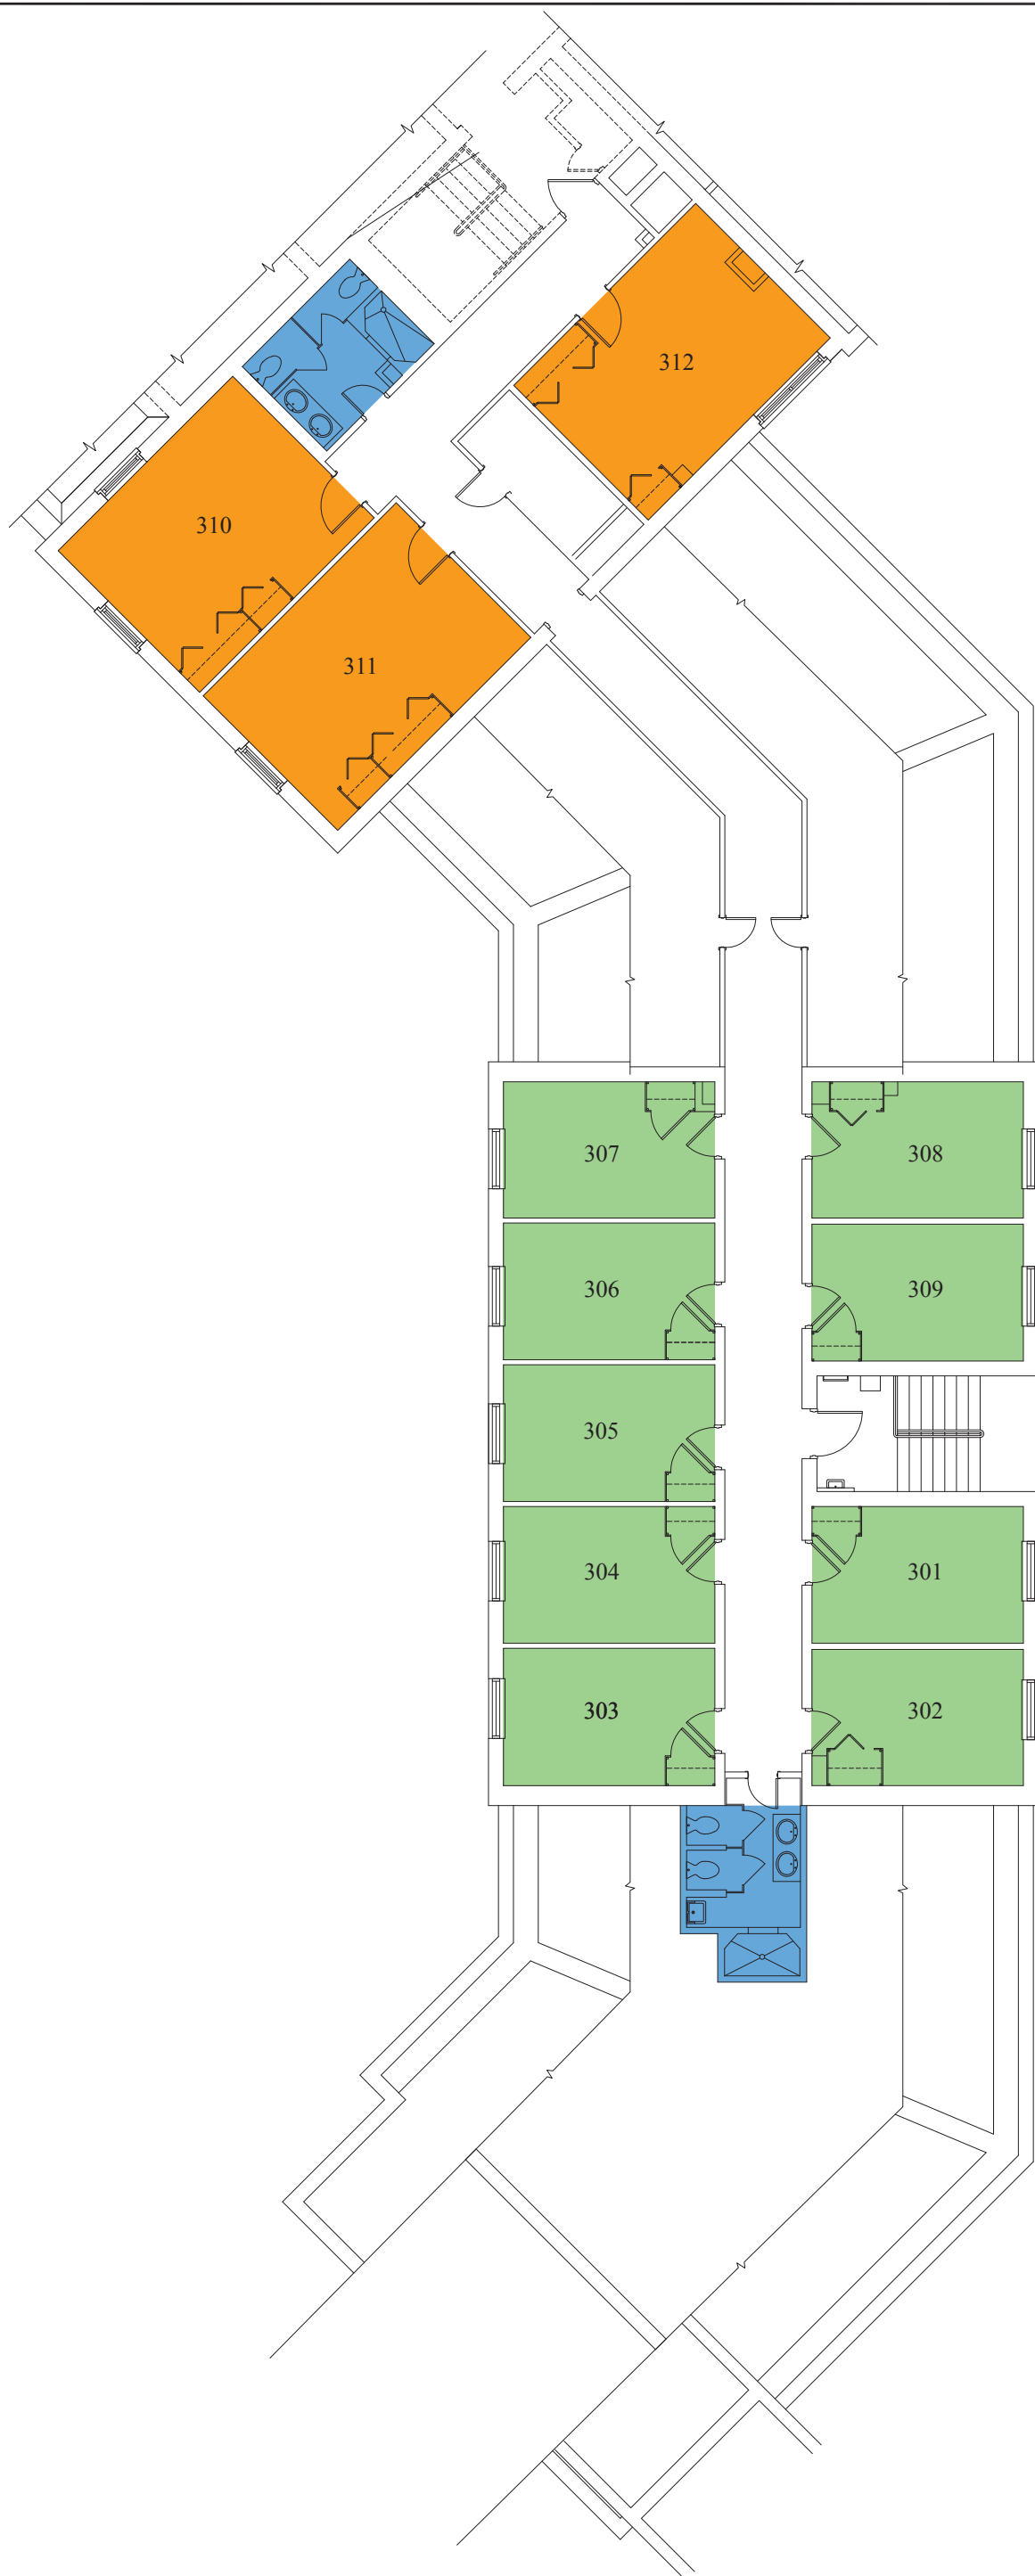

- Single
- Double
- Triple
- Staff
- Bathroom
- Org Lounge

Efir Residence Hall  
Ground Floor Plan

**WAKE FOREST**  
UNIVERSITY

- Single
- Double
- Triple
- Staff
- Bathroom
- Org Lounge

Efir Residence Hall  
First Floor Plan

**WAKE FOREST**  
UNIVERSITY

- Single
- Double
- Triple
- Staff
- Bathroom
- Org Lounge

Efir Residence Hall  
Second Floor Plan

- Single
- Double
- Triple
- Staff
- Bathroom
- Org Lounge

Efir Residence Hall  
Third Floor Plan