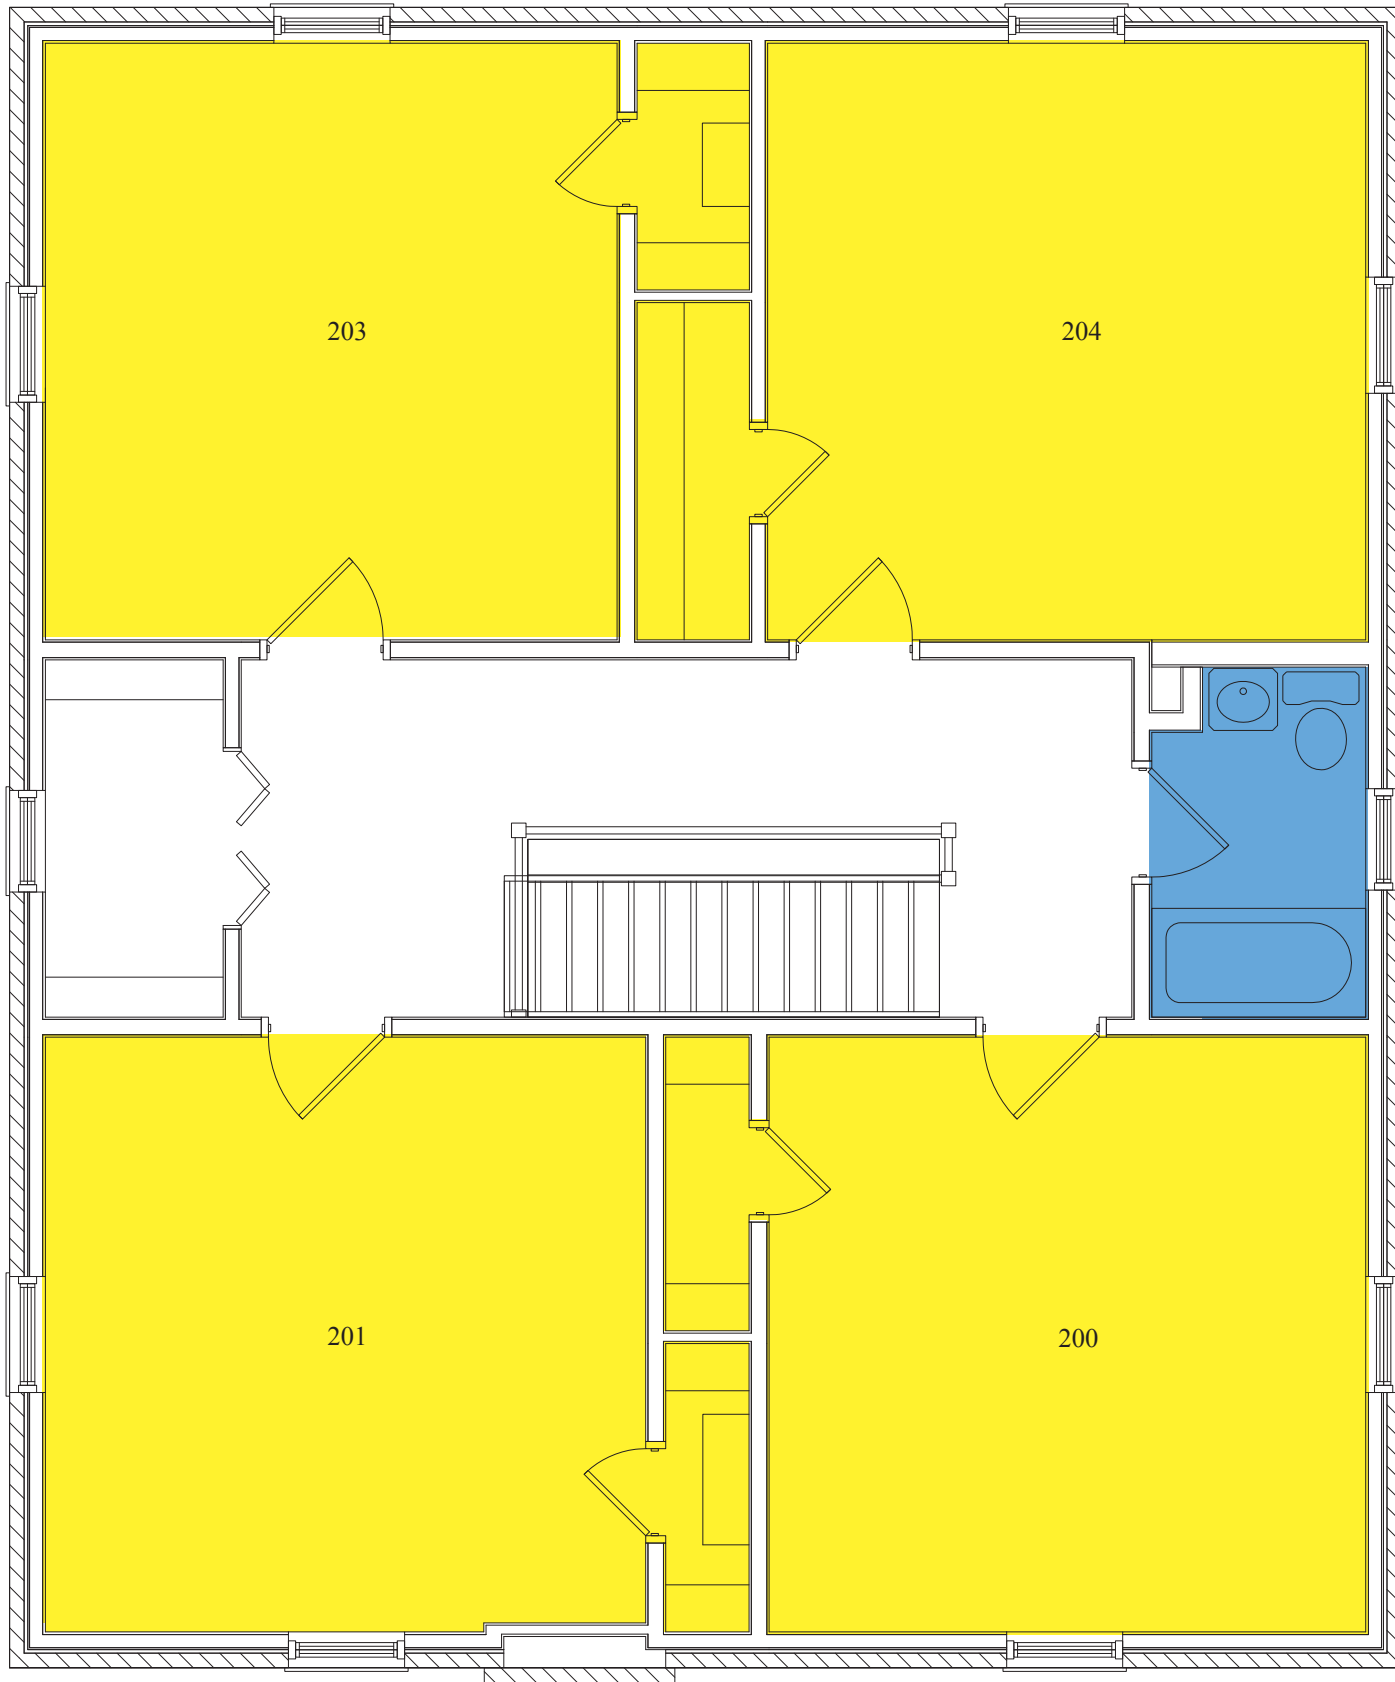

1157 Polo Road
First Floor Plan

- Single
- Double
- Triple
- Staff
- Bathroom
- Org Lounge

1157 Polo Road
Second Floor Plan

WAKE FOREST
UNIVERSITY