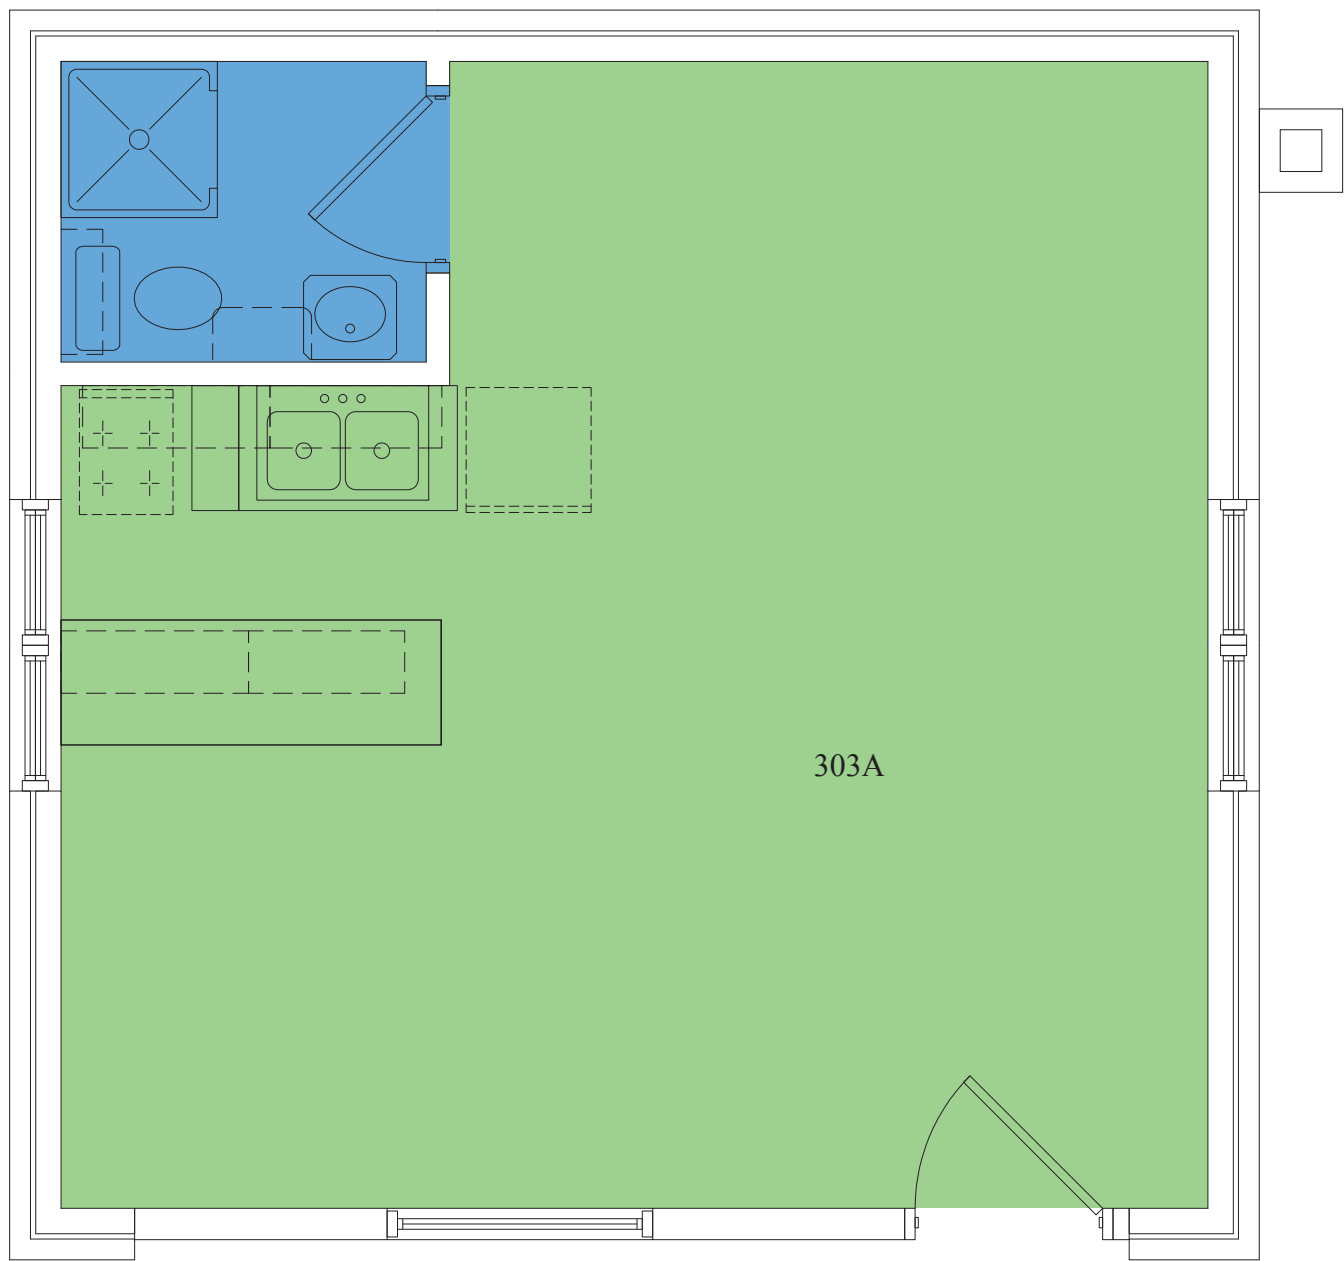

- Single
- Double
- Triple
- Staff
- Bathroom
- Org Lounge

1145 Polo Road
First Floor Plan

WAKE FOREST
UNIVERSITY

1145 Polo Road
Second Floor Plan

WAKE FOREST
UNIVERSITY

- Single
- Double
- Triple
- Staff
- Bathroom
- Org Lounge

1145 Polo Road
Detached Studio Apartment