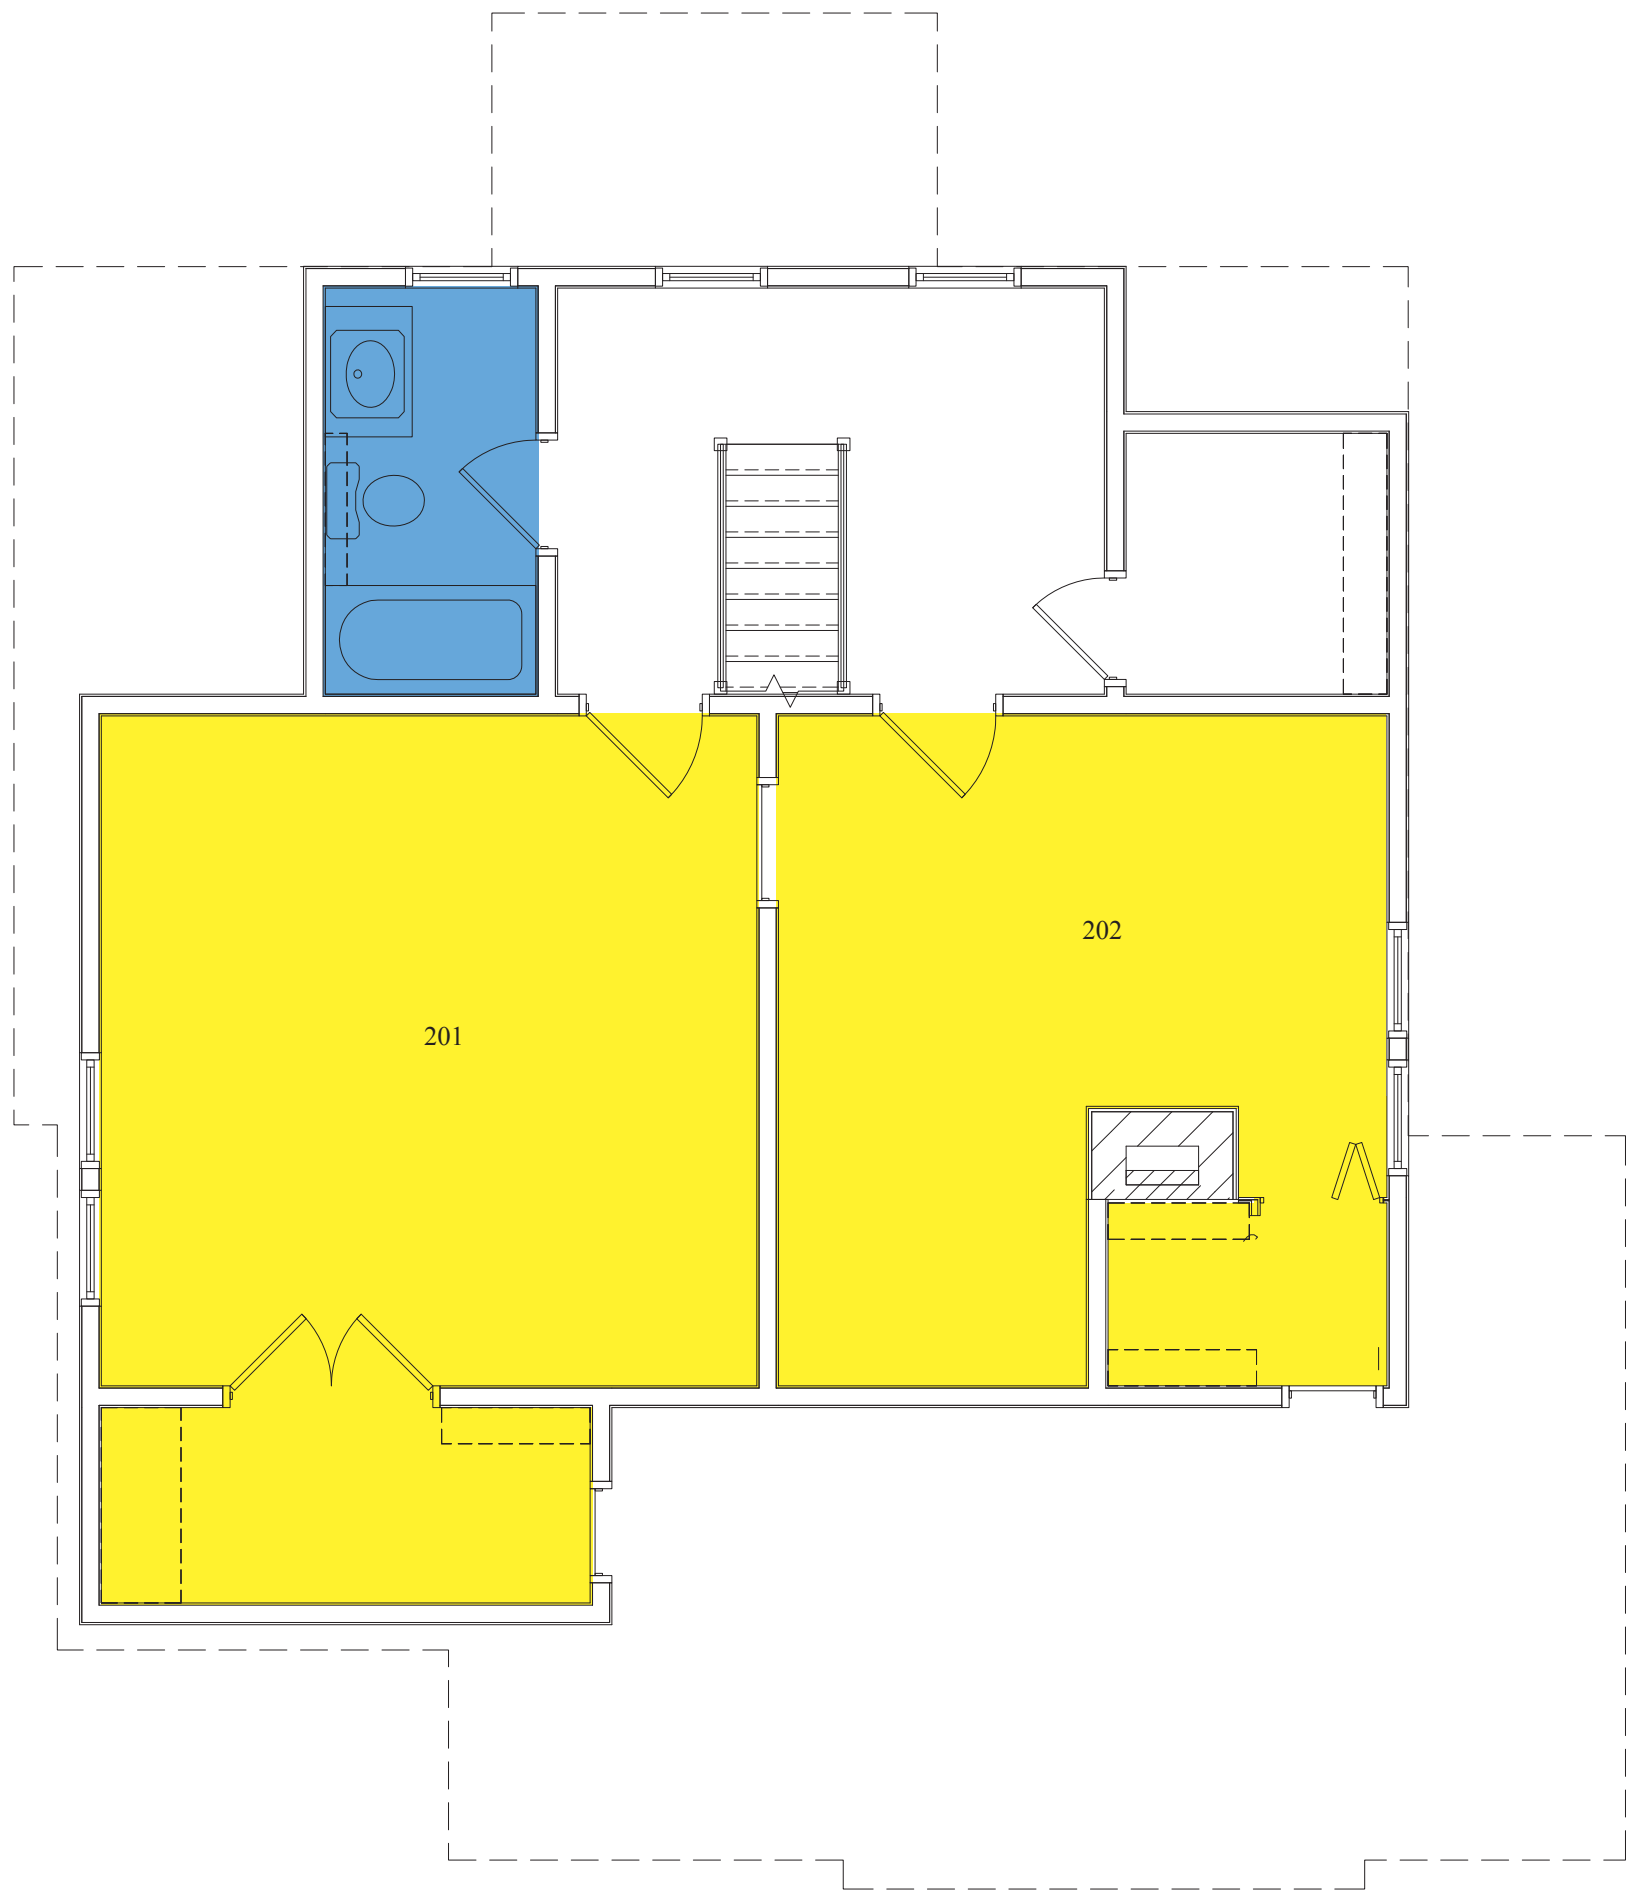

- Single
- Double
- Triple
- Staff
- Bathroom
- Org Lounge

1145 Polo Road
First Floor Plan

WAKE FOREST
UNIVERSITY

1145 Polo Road
Second Floor Plan

WAKE FOREST
UNIVERSITY

- Single
- Double
- Triple
- Staff
- Bathroom
- Org Lounge

1145 Polo Road
Detached Studio Apartment