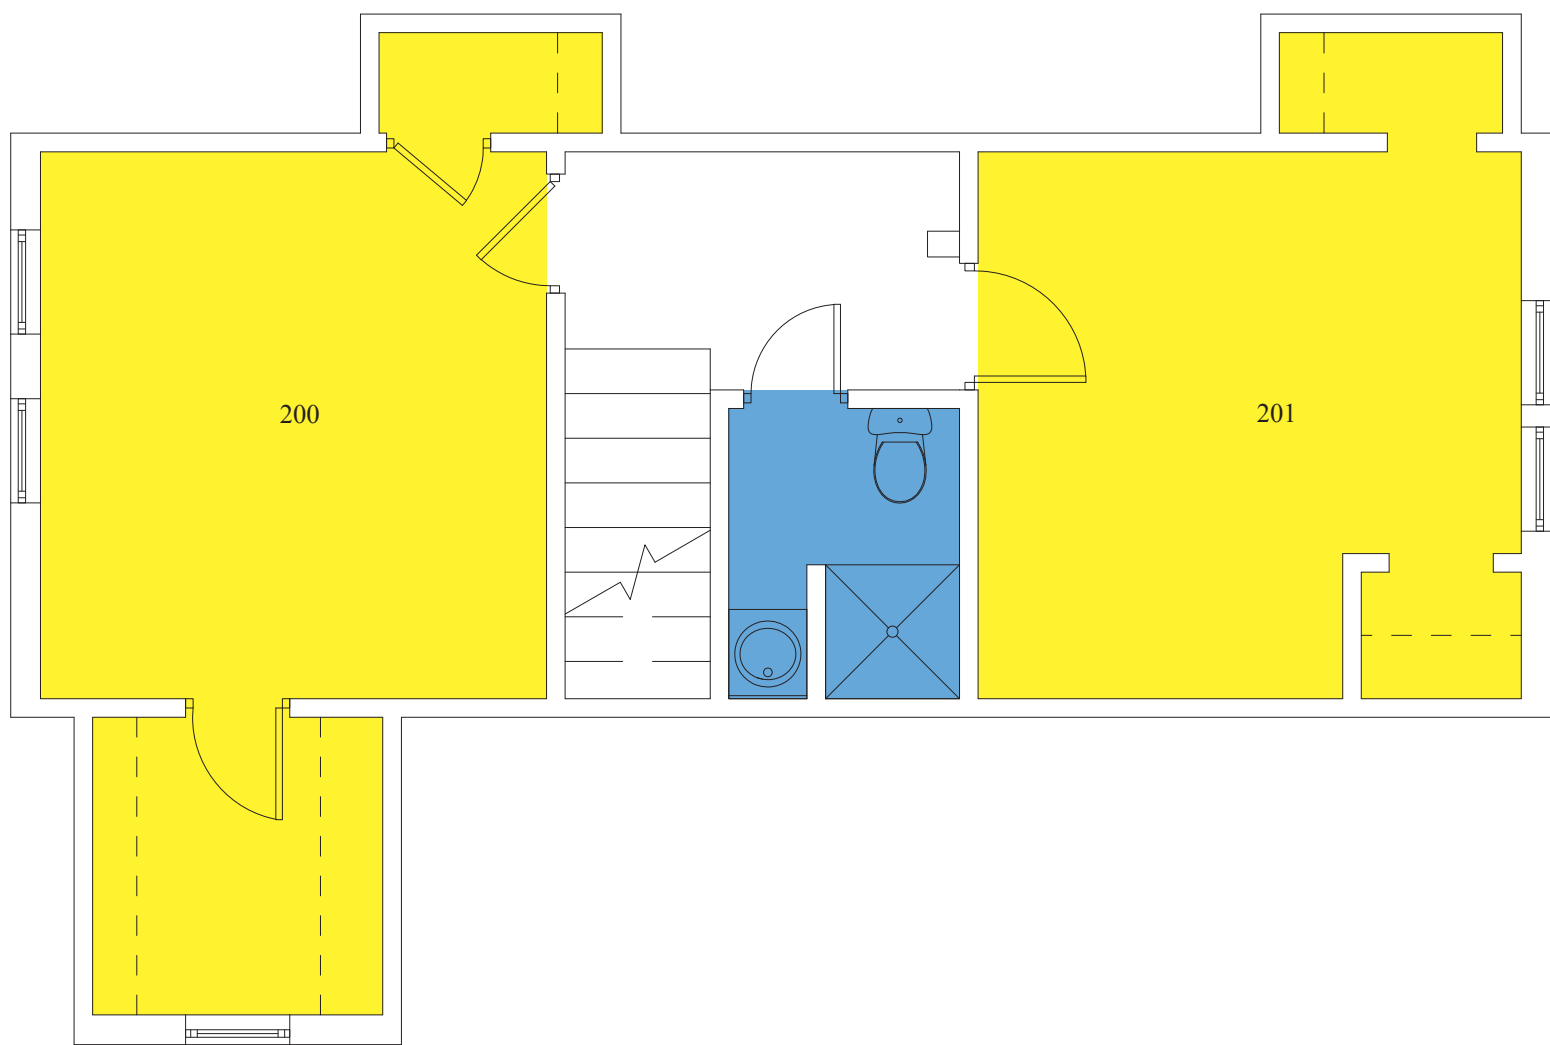

- Single
- Double
- Triple
- Staff
- Bathroom
- Org Lounge

1109 Polo Road
First Floor Plan

WAKE FOREST
UNIVERSITY

- Single
- Double
- Triple
- Staff
- Bathroom
- Org Lounge

1109 Polo Road
Second Floor Plan